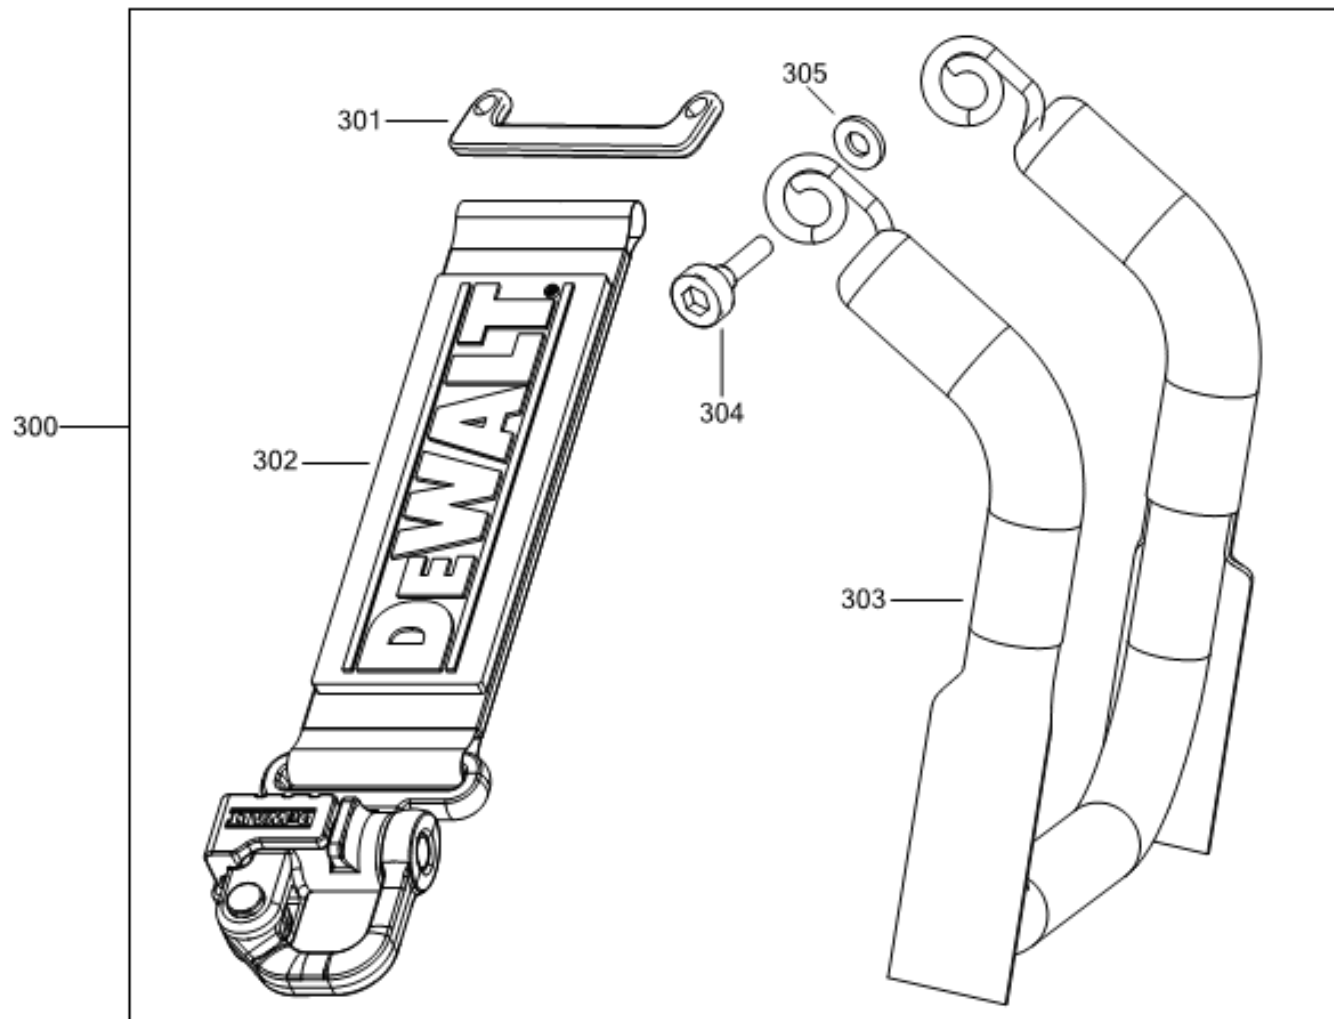

Parts List DCD996 CORDLESS DRILL 18V LI-ION 1

Item	Part Number	Qty	Part Description	General Description	Other Info	Repair Inst	Markets
35	N439418	1	LABEL			No	QW
36	N431555	1	ACTUATOR FWD/REV			No	QW
37	330019-52	4	SCREW			No	QW
38	682211-00	8	SCREW			No	QW
39	N086039	1	HOOK			No	QW
40	N042665	2	SCREW			No	QW
41	N095778	1	HOLDER BIT			No	QW
42	N237999	1	LABEL	18V		No	QW
43	N720396	1	RATING PLATE			No	QW
44	N433408	1	SIDE HANDLE	Length 234 mm		No	QW
45	N317859	1	LABEL	BRUSHLESS		No	QW
300	NA012362	1	SERVICE KIT		LANYARD	No	QW
301	N537349	1	STRAP. HOOKED		READY HOOK	No	QW
302	NA012391	2	BRACKET		LANYARD	No	QW
303	NA012370	1	CLIP SA	LANYARD CLIP	BRACKET LANYARD	No	QW
304	N542271	2	SCREW		CLIP MACHINE	No	QW
305	N462739	2	WASHER		4 X 8.2 X 1	No	QW
800	N017298	1	GREASE	G-2008 Molykote		No	QW
836	559661-99	1	S.T.CHUCK REMOVAL JIG			No	QW
836	596004-99	1	S.T.INSERT			No	QW
837	N354959	1	SERVICE TOOL	WIRE HARNESS		No	QW
860	H1400196008	2	HANDLE			No	QW
861	N312359	1	KITBOX			No	QW
861	N506511	1	KITBOX		DCD996M1-	No	QW
861	N279261	1	KITBOX		M2 DCD996T1-	No	QW
862	N409477	1	LATCH		T2-X	No	QW
863	P910190	2	LATCH			No	QW
864	N530863	1	INSERT		DCD996T1-	No	QW
866	N491552	1	BATTERY 3 X18V-9.0AH-162WH	DCB547-XJ	T1-X DCD996X	No	QW
866	N473851	1	BATTERY 3 X18V-6.0AH-108WH		DCD996T1-	No	QW
866	N195933	1	BATTERY 18V - 4.0AH - 72WH	DCB182-XE	T2 DCD996M1-	No	QW
871	N473860	1	CHARGER	DCB118-QW	M2 DCD996T1-	No	QW
					T2-X