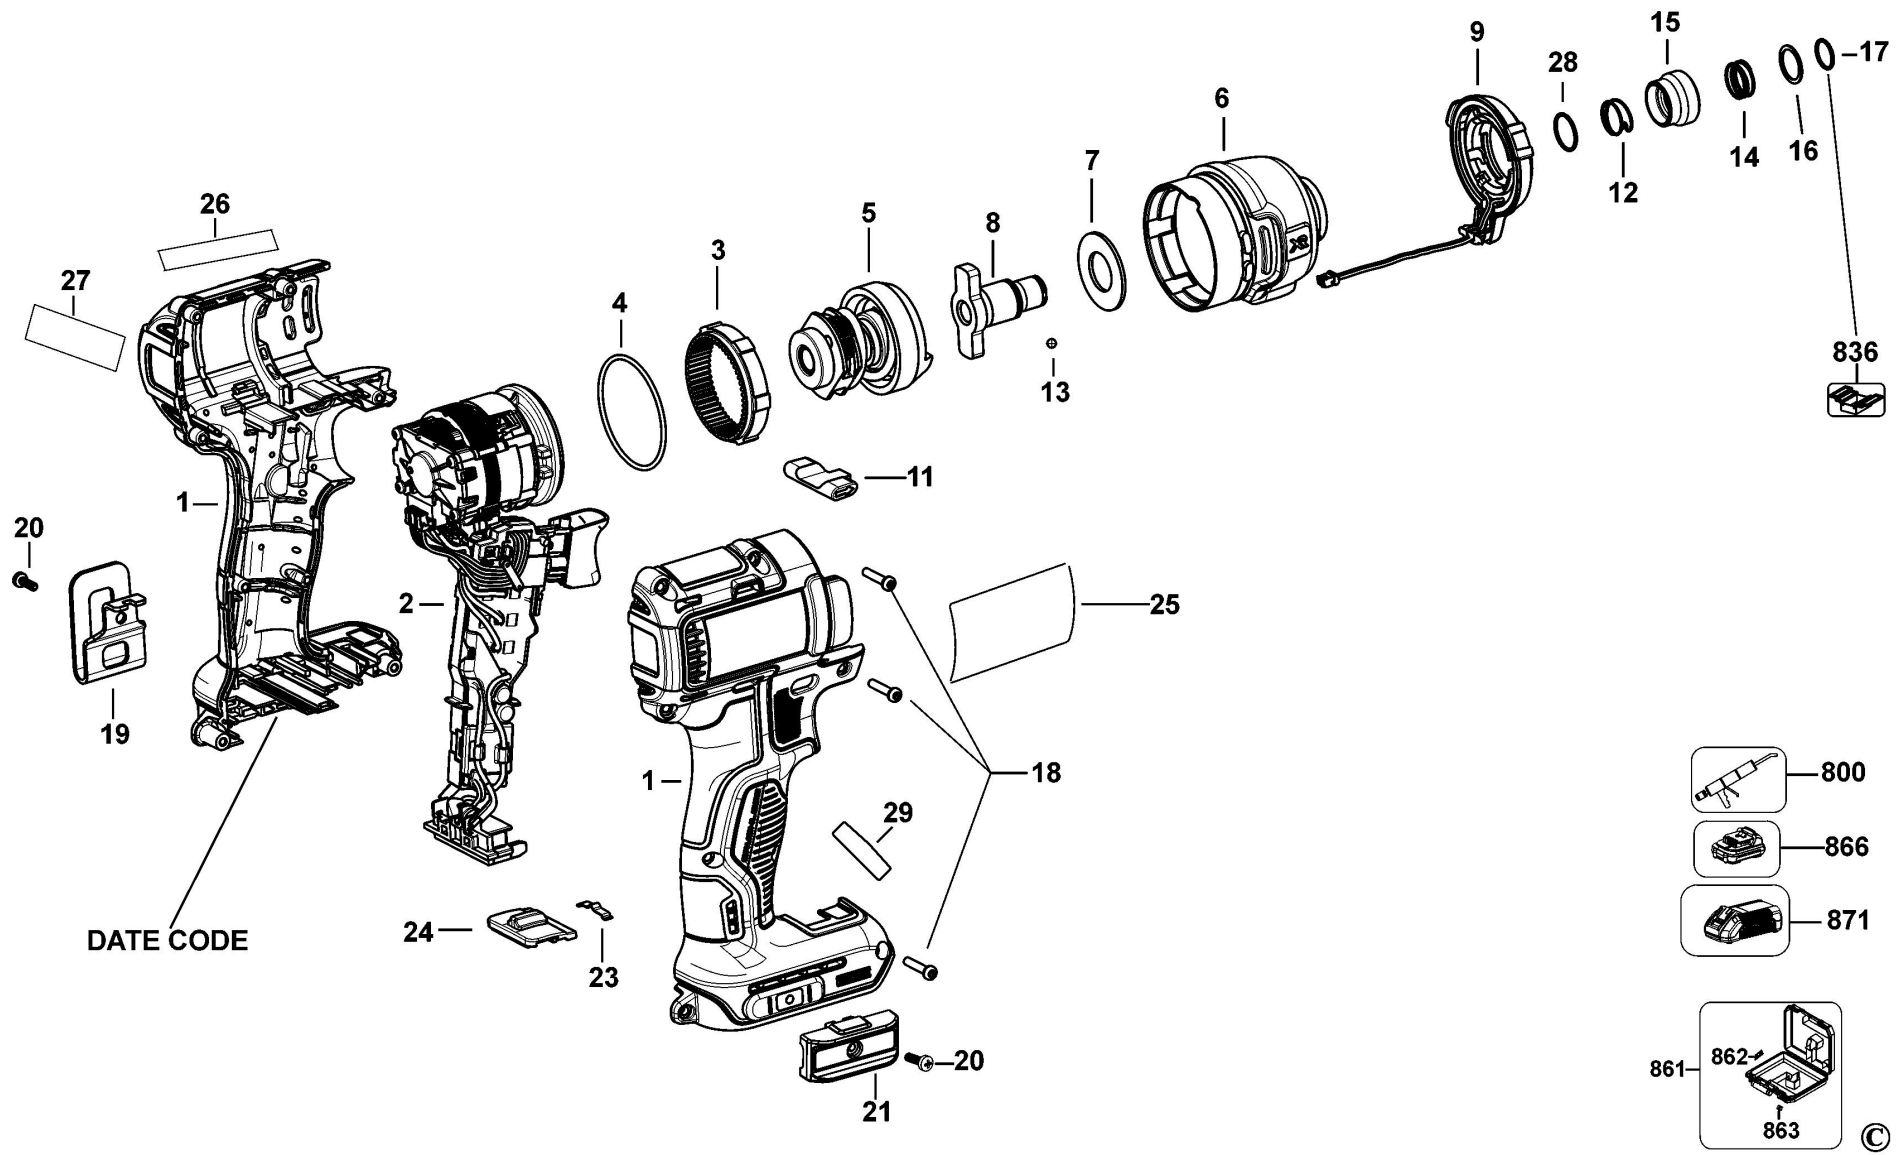

Parts List DCF887 IMPACT DRIVER 1

Item	Part Number	Qty	Part Description	General Description	Other Info	Repair Inst	Markets
1	N425910	1	CLAMSHELL SET			No	QW
2	NA315421	1	MOTOR & SWITCH SA			No	QW
3	N112877	1	GEAR			No	QW
4	N075339	1	O RING			No	QW
5	N439270	1	IMPACTOR			No	QW
6	N439271	1	NOSE SA			No	QW
7	642883-00C	1	WASHER			No	QW
8	N857190	1	SERVICE KIT			No	QW
9	N424434	1	LED LIGHT			No	QW
11	N399342	1	ACTUATOR FWD/REV			No	QW
12	N437890	1	SPRING			No	QW
13	N089668	1	BALL STEEL			No	QW
14	N019351	1	SPRING			No	QW
15	N612522	1	SLEEVE			No	QW
16	N016823	1	WASHER			No	QW
17	N849839	1	RING		>=WK32	No	QW
17	N857190	1	SERVICE KIT		2022 <WK22	No	QW
18	682211-00	8	SCREW		2022	No	QW
19	N086039	1	HOOK			No	QW
20	N042665	2	SCREW			No	QW
21	N095778	1	HOLDER BIT			No	QW
23	N087259	1	DETENT			No	QW
24	N046201	1	SELECTOR			No	QW
25	NA049886	1	RATING LABEL			No	QW
26	N237999	1	LABEL	18V		No	QW
27	N298039	1	LABEL			No	QW
28	N424032	1	RING			No	QW
29	N703933	1	LABEL			No	QW
302	NA012391	2	BRACKET		LANYARD	No	QW
303	NA012370	1	CLIP SA	LANYARD CLIP	BRACKET LANYARD	No	QW
304	N542271	2	SCREW		CLIP MACHINE	No	QW
305	N462739	2	WASHER		SCREW 4 X 8.2 X 1	No	QW